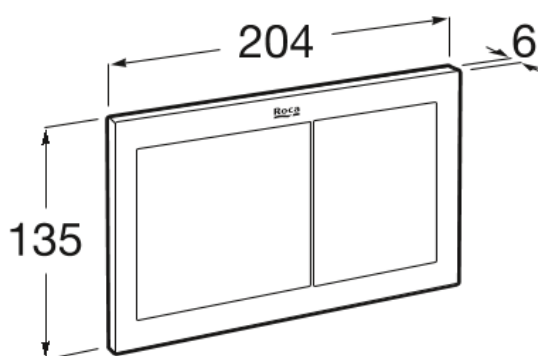

DUPLO S

PS1 Dual - Dual flush operating plate for Roca S installation systems. Cable technology. No tools required for installation

DIMENSIONS

Length 204 mm
 Width 6 mm
 Height 135 mm

COLOURS AND FINISHES

06 Matt black

FEATURES

TECHNICAL DRAWINGS

BOUGHT TOGETHER FREQUENTLY

Duplo S Compact - Built-in structure with compact dual flush cistern for wall-hung WC. Ø 90 / Ø 110 elbow

8900A0020

Duplo S

Designed for modern living, Duplo S seamlessly integrates advanced concealed cistern technology with refined flush plate designs, providing unparalleled comfort and style for any bathroom project.